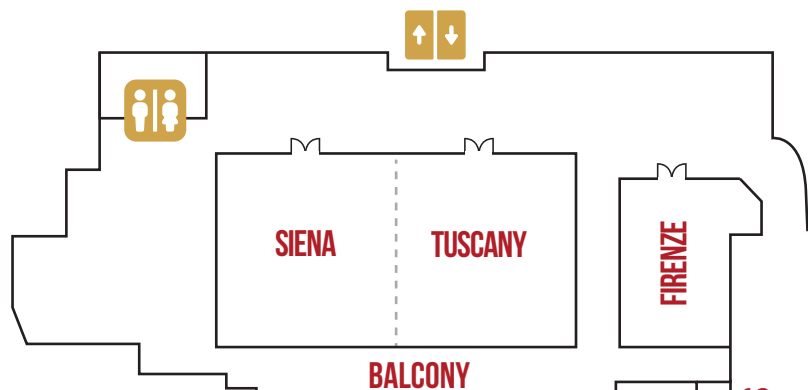

Please find the network: **TUSCANY-ROOMS**

RESTROOMS

ELEVATORS

ESCALATORS

ROOM	DIMENSION	SQ. FT
Florentine A	92'LX46'W	4232
Florentine B	48'LX55'W	2640
Florentine C	140'LX55'W	7700
Florentine D	140'LX50'W	7000
Florentine E	50'LX42'W	2142
Florentine F	42'LX42'W	1764
Florentine G	47'LX42'W	1974
Ballroom		27,452
Siena	52'LX46'W	2392
Tuscany	52'LX51'W	2652
Pisa	21'LX17'W	357
Firenze	44'X30'W	1320
Rotunda	17'DIA	800
Outside Rotunda	28'X16'W	448